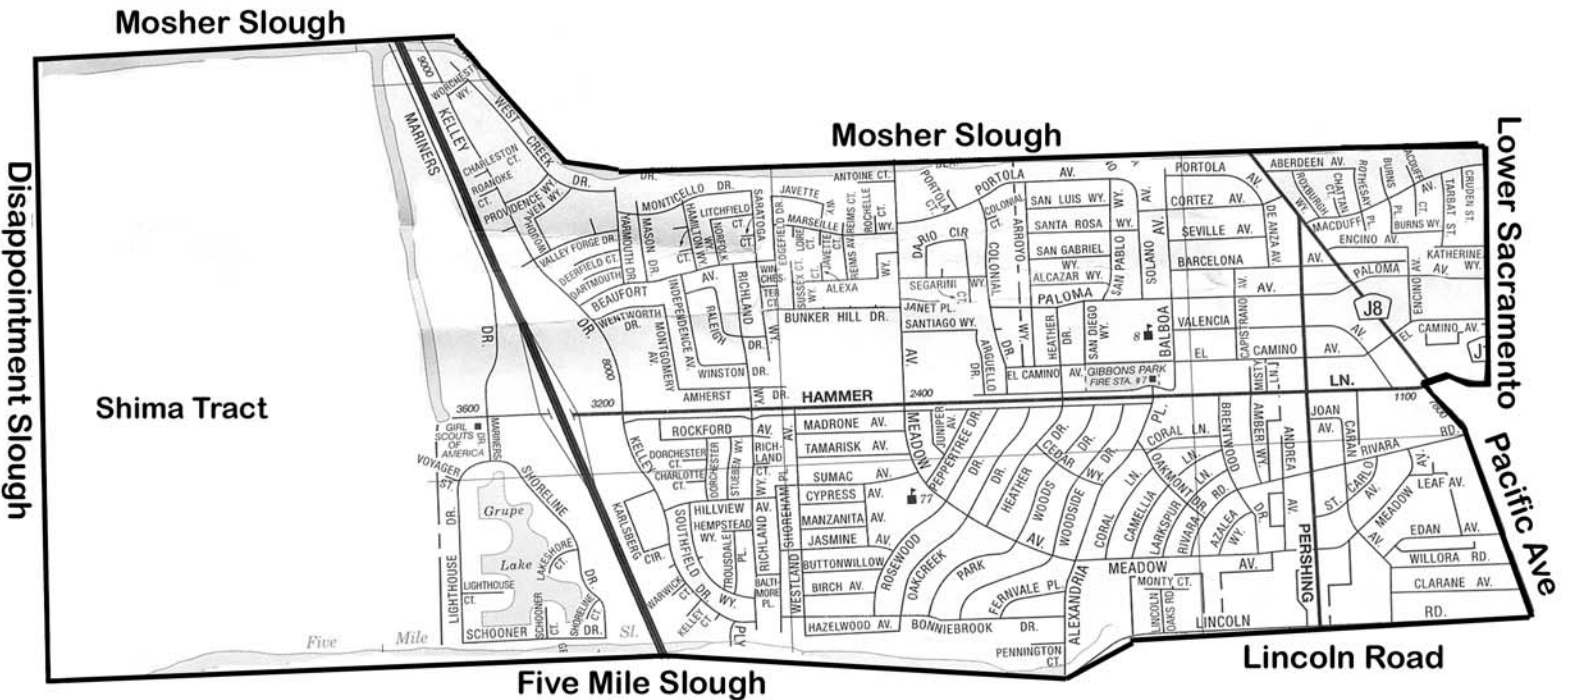

# SUNDOWN LITTLE LEAGUE Boundary Effective January 2007

**NORTH:** Mosher Slough  
**EAST:** Lower Sacramento Road to Pacific Ave  
**SOUTH:** Lincoln Road west to Five Mile Slough  
**WEST:** Disappointment Slough

To include King Island in the Delta